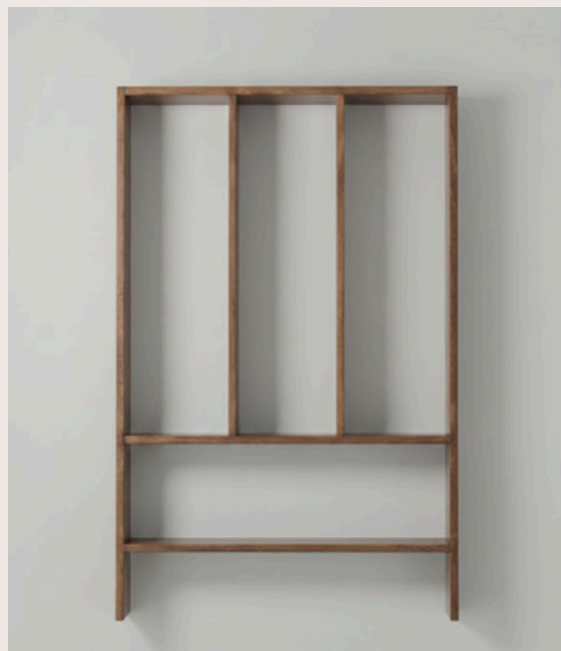

Modulery

Finish

Teak

Walnut

Steam
Beech

ModCore