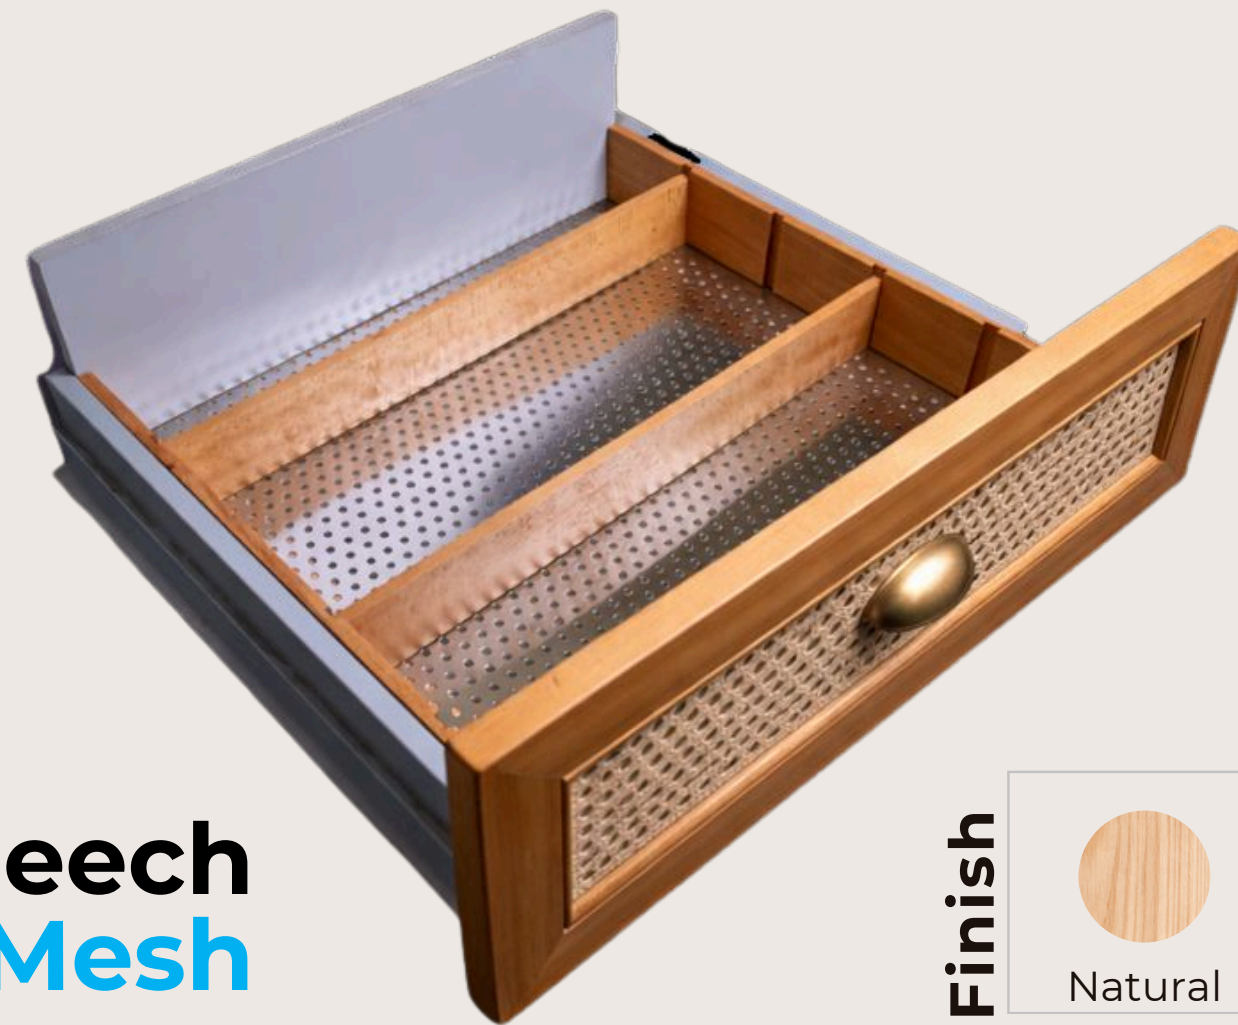

ModSpice

ModMerge

ModPantry

ModArray

ModMesh

ModEdge

SteamBeech
SS Mesh

Finish

FlexiBeech is a smart drawer solution for onion and potato storage, designed to work seamlessly with tandem drawers, it ensures hygiene, durability, and smooth operation .

FlexiBeech

OnionPod

A practical storage drawer for onions and potatoes, compatible with wooden runners or telescopic channels, offering a reliable and cost-effective solution for modular kitchens