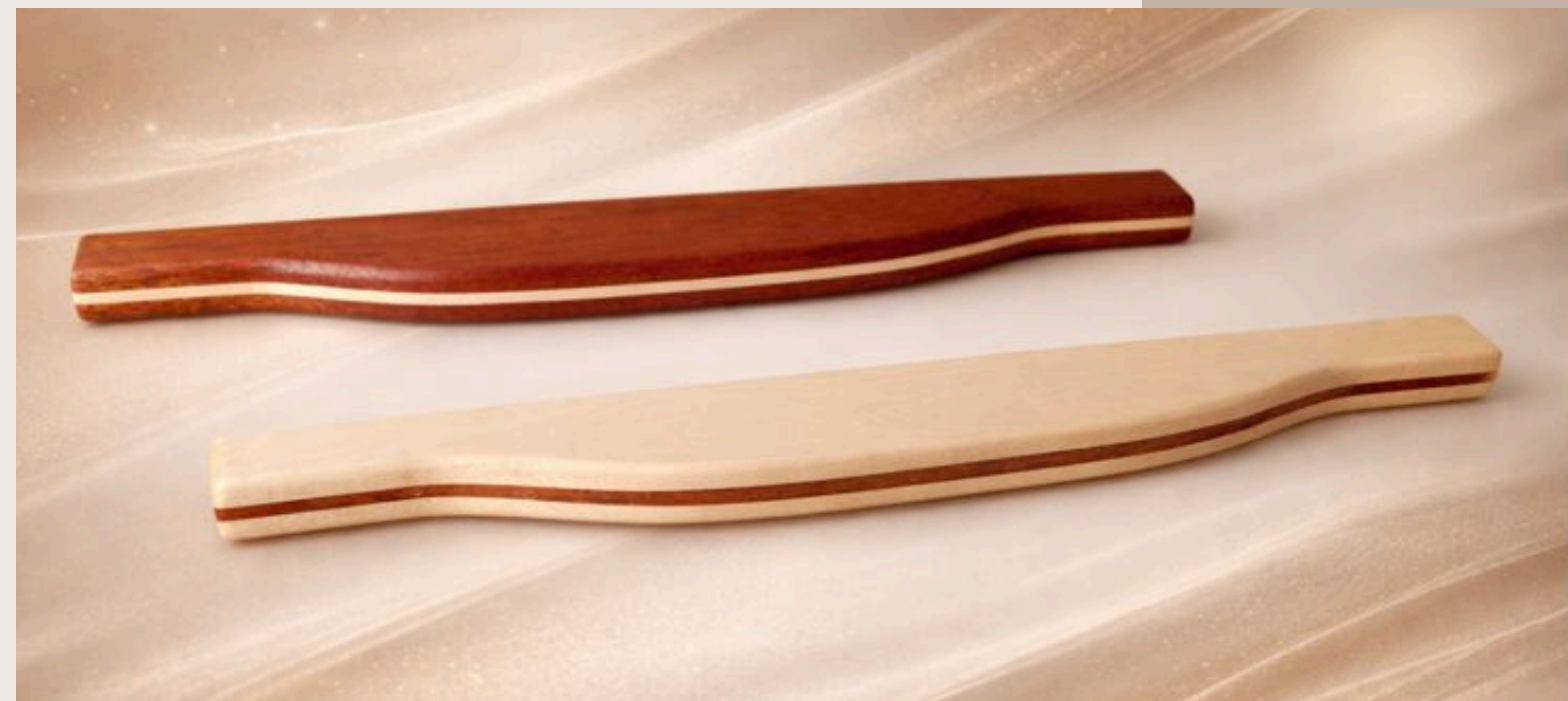

**Wooden
Handles**