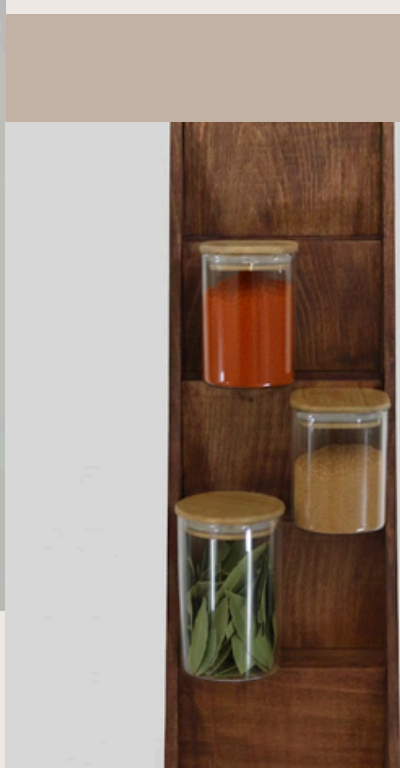

Natural

15

Modulery

Finish

Teak

Walnut

Steam
Beech

ModCore