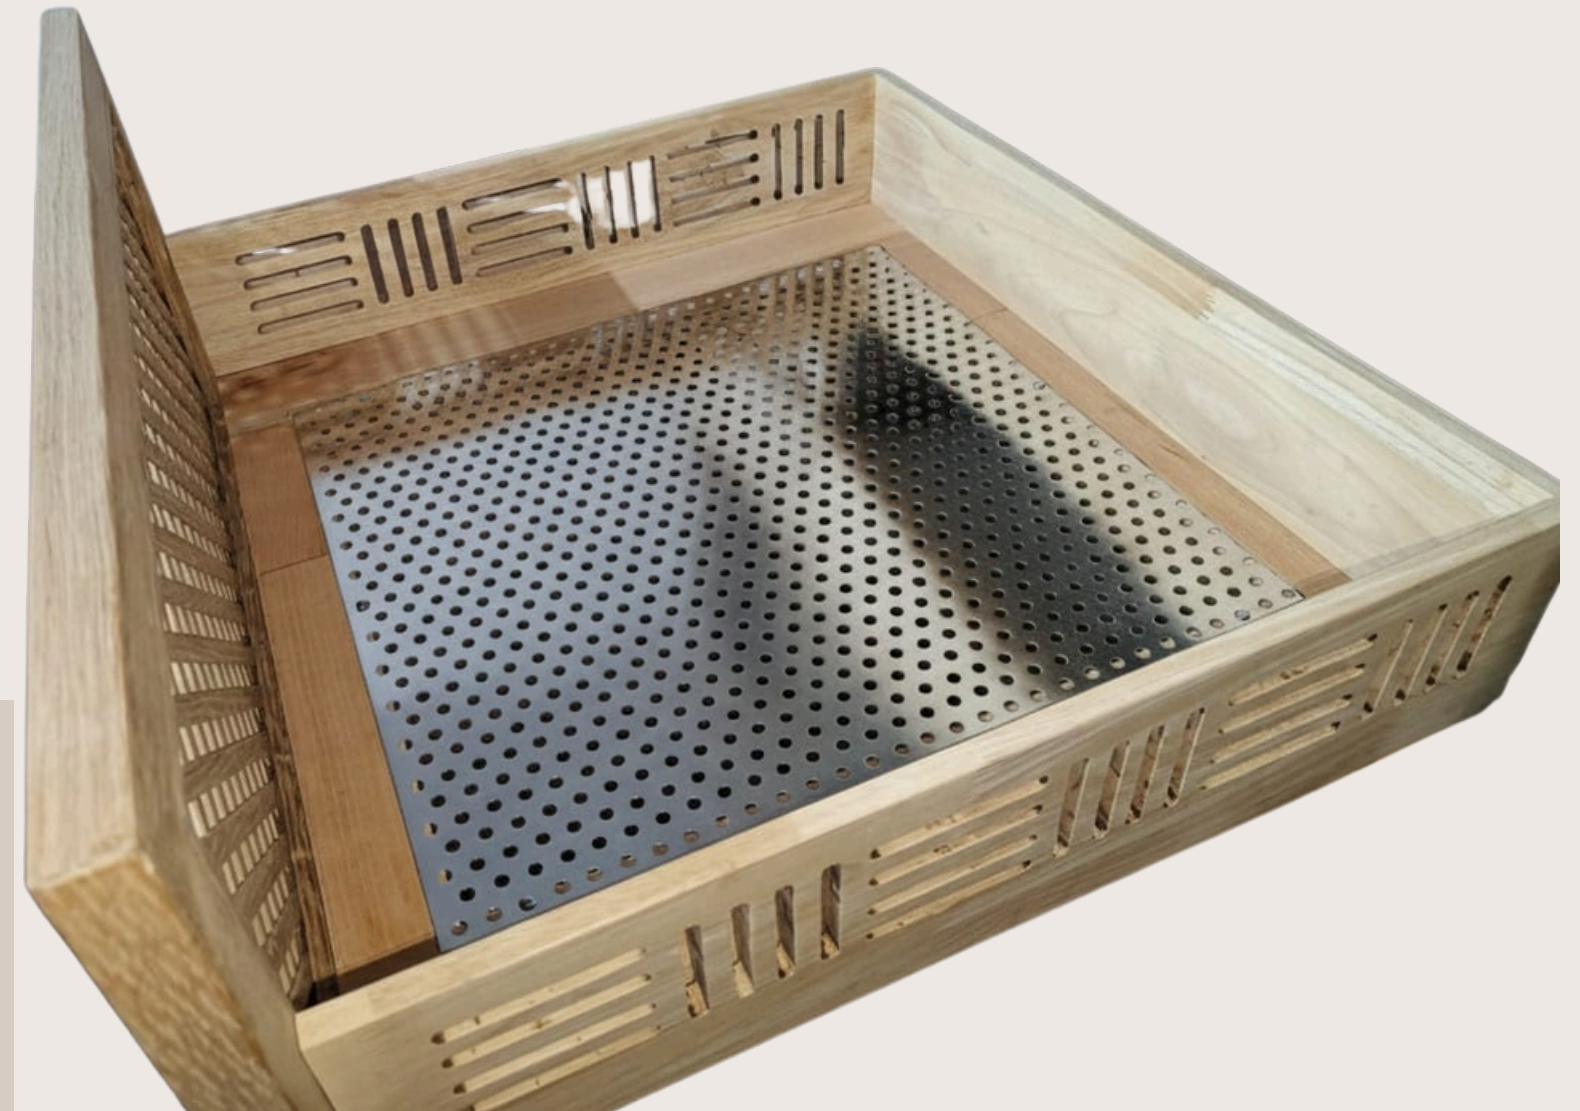

FreshVent

FreshVent is crafted from durable rubber wood with an SS perforated mesh base, ensuring optimal ventilation for onion and potato storage.

Designed to work with undermount runners, it offers smooth operation with a clean, premium finish.

Standard | Customized

Finish

Natural

SteamBeech
SS Mesh